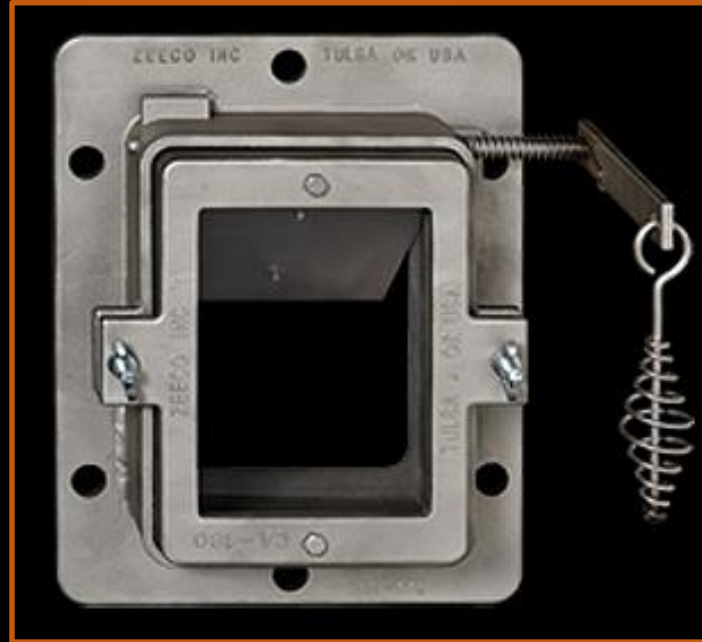

Zeeco Sight Ports

- Cast from HF (stainless steel) material
- Can be orientated vertically or horizontally to fit your specific application
- Zeeco manufactures and stocks:
 - Clearview 5" x 7" Sight Glass Horizontal
 - Clearview 5" x 7" Sight Glass Vertical
 - Clearview 5" x 7" Sight Glass Vertical w/ Purge
- Zeeco can also provide a variety of sight glasses and sight port covers

FIG. NO.	SOLD.	FORM	Revised
1	1	1	1
CLEARVIEW 5" x 7" SIGHT GLASS ASSY W/ (2) 3/4" FNPT PURGE CONN.			
DATE	BY	CHK	DC
12/18/2018	1	1	1
STANDARD			
B-XA-149			