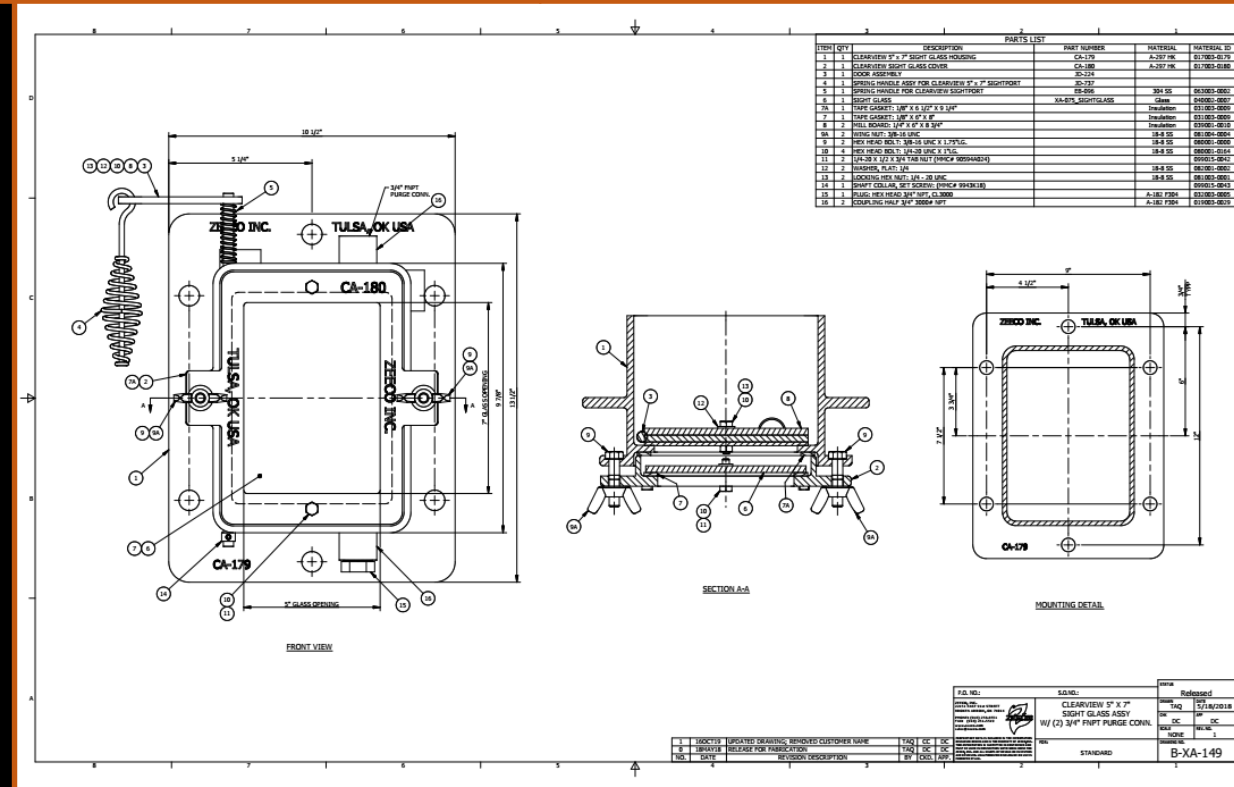

Zeeco Sight Ports

- Cast from HF (stainless steel) material
- Can be orientated vertically or horizontally to fit your specific application
- Zeeco manufactures and stocks:
 - Clearview 5" x 7" Sight Glass Horizontal
 - Clearview 5" x 7" Sight Glass Vertical
 - Clearview 5" x 7" Sight Glass Vertical w/ Purge
- Zeeco can also provide a variety of sight glasses and sight port covers

FIG. NO.	SOLD.	FORM	Revised
1	1	1	1
CLEARVIEW 5" x 7" SIGHT GLASS ASSY W/ (2) 3/4" FNPT PURGE CONN.			
DATE	BY	CHK	DC
12/18/2018	1	1	1
STANDARD			
B-XA-149			